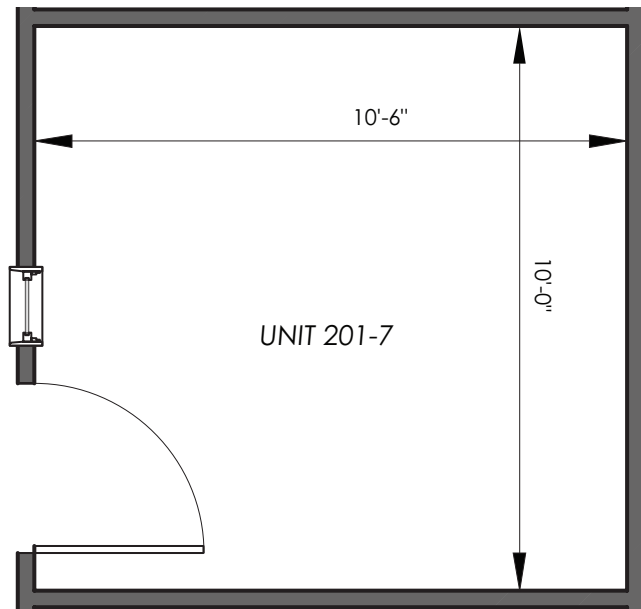

Unit 201-7

100 sq.ft.

1187 Bank Street

Room dimensions noted are to the face of finished walls. Areas noted are to the exterior of the framing/structure. Actual built dimensions may vary slightly due to construction requirements. E. & O. E.