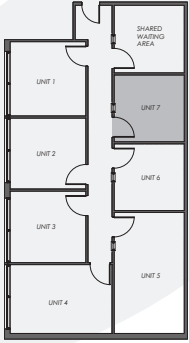

Unit 201-7

100 sq.ft.

1187 Bank Street

Room dimensions noted are to the face of finished walls. Areas noted are to the exterior of the framing/structure. Actual built dimensions may vary slightly due to construction requirements. E. & O. E.