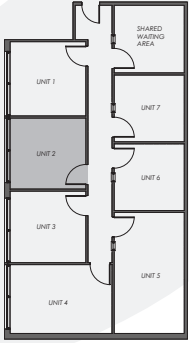

# Unit 201-2

110 sq.ft.

# 1187 Bank Street

Room dimensions noted are to the face of finished walls. Areas noted are to the exterior of the framing/structure. Actual built dimensions may vary slightly due to construction requirements. E. & O. E.