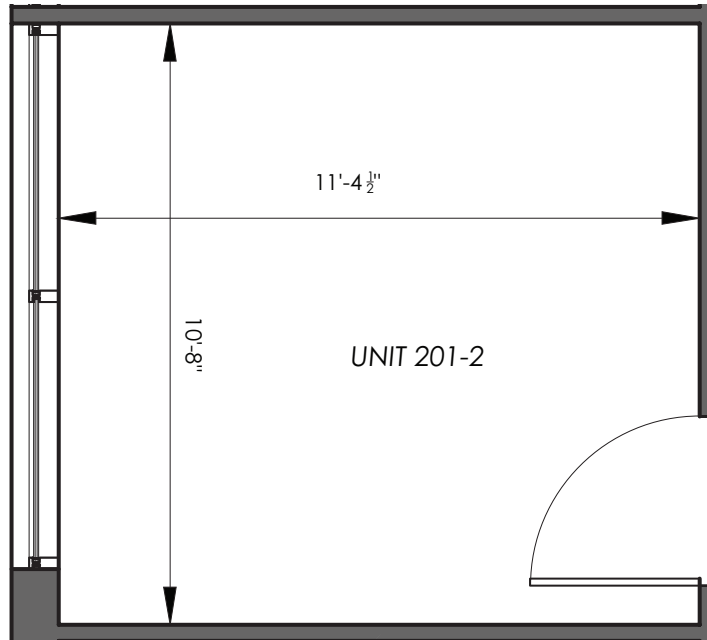

# Unit 201-2

110 sq.ft.

# 1187 Bank Street

Room dimensions noted are to the face of finished walls. Areas noted are to the exterior of the framing/structure. Actual built dimensions may vary slightly due to construction requirements. E. & O. E.