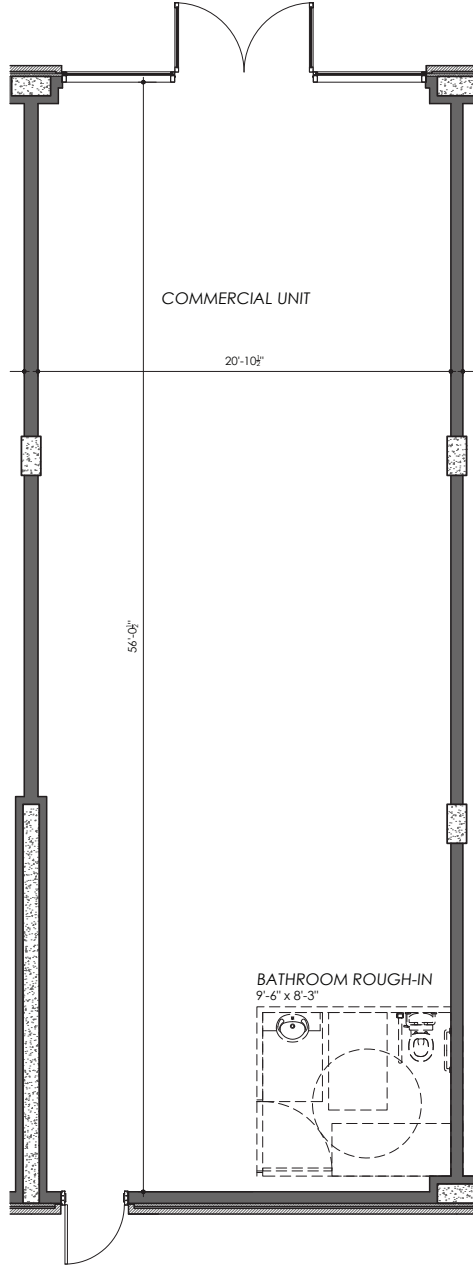

Unit 5

1,241 sq.ft.

Room dimensions noted are to the face of finished walls. Areas noted are to the exterior of the framing/structure. Actual built dimensions may vary slightly due to construction requirements. E. & O. E.