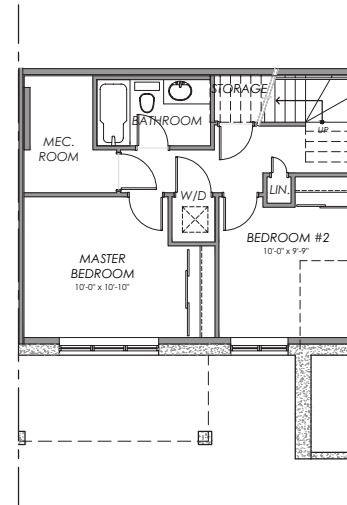

Explorer

Urban Terrace Homes

1,112 sq.ft.

🚗 2 🚲 1.5 🚗 1

THE URBAN
TERRACE

MAIN FLOOR

LOWER FLOOR

Room dimensions noted are to the face of finished walls. Areas noted are to the exterior of the framing/structure. Actual built dimensions may vary slightly due to construction requirements. E. & O. E.