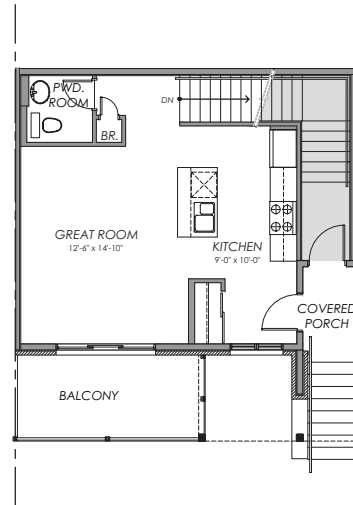

Explorer

Urban Terrace Homes

1,112 sq.ft.

🚗 2 🚲 1.5 🚗 1

THE URBAN
TERRACE

MAIN FLOOR

LOWER FLOOR

Room dimensions noted are to the face of finished walls. Areas noted are to the exterior of the framing/structure. Actual built dimensions may vary slightly due to construction requirements. E. & O. E.