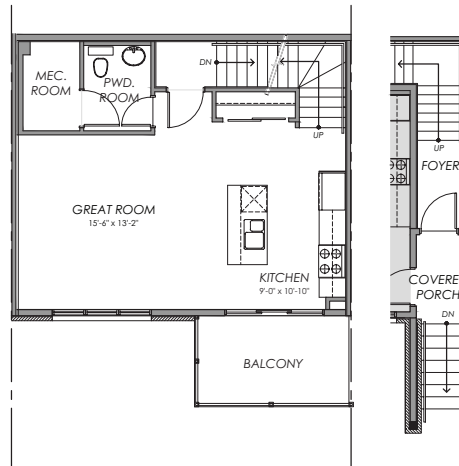

# Cascade

Urban Terrace Homes

1,251 sq.ft.

🚗 2 🚲 1.5 🚗 1

THE URBAN  
TERRACE

MAIN FLOOR

UPPER FLOOR

Room dimensions noted are to the face of finished walls. Areas noted are to the exterior of the framing/structure. Actual built dimensions may vary slightly due to construction requirements. E. & O. E.