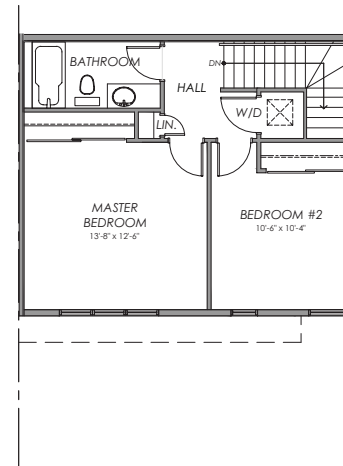

# Cascade

Urban Terrace Homes

1,251 sq.ft.

🚗 2 🚲 1.5 🚗 1

THE URBAN  
TERRACE

MAIN FLOOR

UPPER FLOOR

Room dimensions noted are to the face of finished walls. Areas noted are to the exterior of the framing/structure. Actual built dimensions may vary slightly due to construction requirements. E. & O. E.