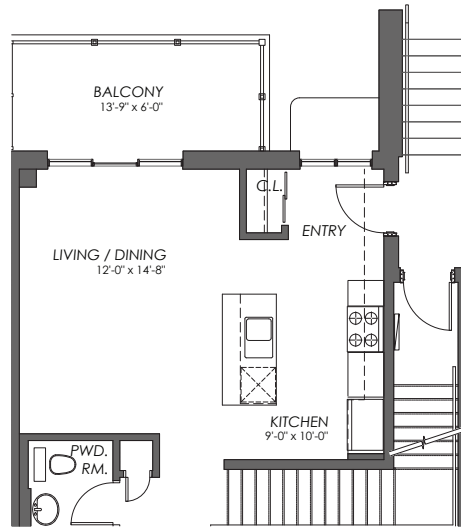

Suite 11

Explorer

1,008 sq.ft.

2 1.5

MAIN LEVEL

LOWER LEVEL

Room dimensions noted are to the face of finished walls. Areas noted are to the exterior of the framing/structure. Actual built dimensions may vary slightly due to construction requirements. E. & O. E.