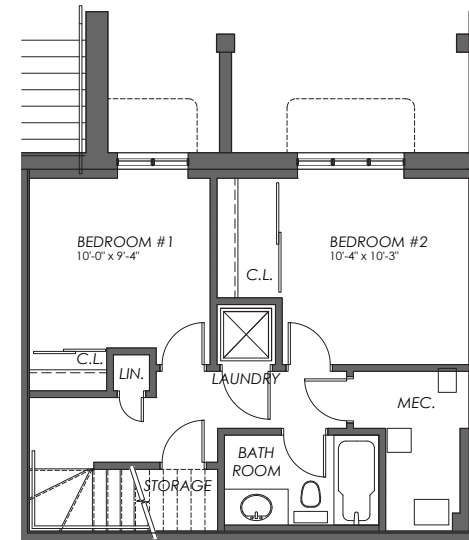

Suite 11

Explorer

1,008 sq.ft.

2 1.5

MAIN LEVEL

LOWER LEVEL

Room dimensions noted are to the face of finished walls. Areas noted are to the exterior of the framing/structure. Actual built dimensions may vary slightly due to construction requirements. E. & O. E.