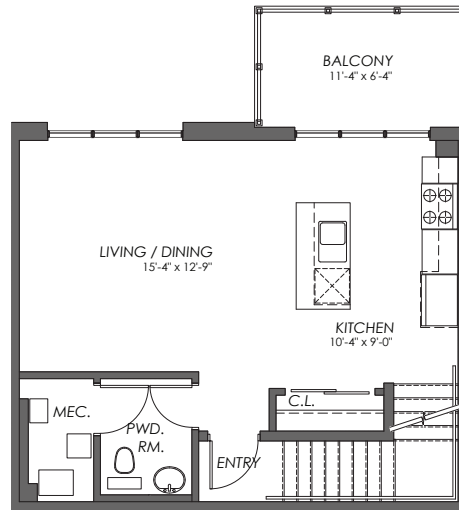

# Suite 12

Cascade

1,094 sq.ft.

🛏 2 🪑 1.5

MAIN LEVEL

UPPER LEVEL