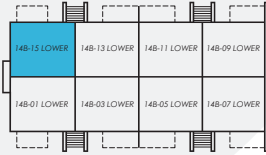

Suite 15

Pioneer

1,025 sq.ft.

🛋️ 2 🪑 1.5

MAIN LEVEL

LOWER LEVEL