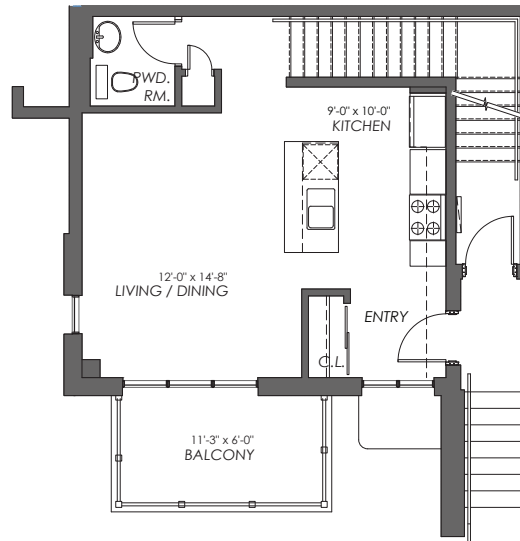

Suite 1

Pioneer

1,025 sq.ft.

🛋️ 2 🚗 1.5

MAIN LEVEL

LOWER LEVEL

Room dimensions noted are to the face of finished walls. Areas noted are to the exterior of the framing/structure. Actual built dimensions may vary slightly due to construction requirements. E. & O. E.