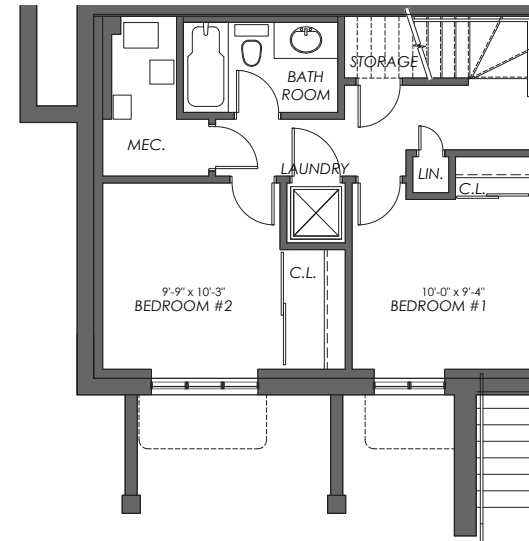

Suite 1

Pioneer

1,025 sq.ft.

🛋️ 2 🚗 1.5

MAIN LEVEL

LOWER LEVEL

Room dimensions noted are to the face of finished walls. Areas noted are to the exterior of the framing/structure. Actual built dimensions may vary slightly due to construction requirements. E. & O. E.