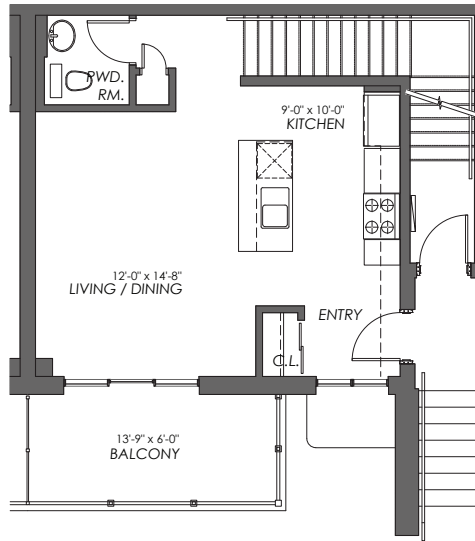

# Suite 5

Explorer

1,008 sq.ft.

2 1.5

MAIN LEVEL

LOWER LEVEL

Room dimensions noted are to the face of finished walls. Areas noted are to the exterior of the framing/structure. Actual built dimensions may vary slightly due to construction requirements. E. & O. E.