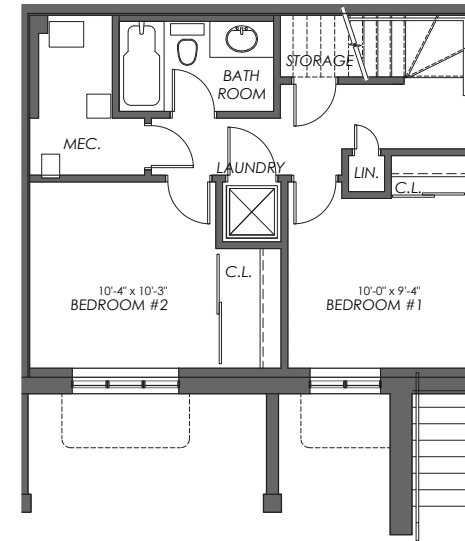

# Suite 5

Explorer

1,008 sq.ft.

2 1.5

MAIN LEVEL

LOWER LEVEL

Room dimensions noted are to the face of finished walls. Areas noted are to the exterior of the framing/structure. Actual built dimensions may vary slightly due to construction requirements. E. & O. E.