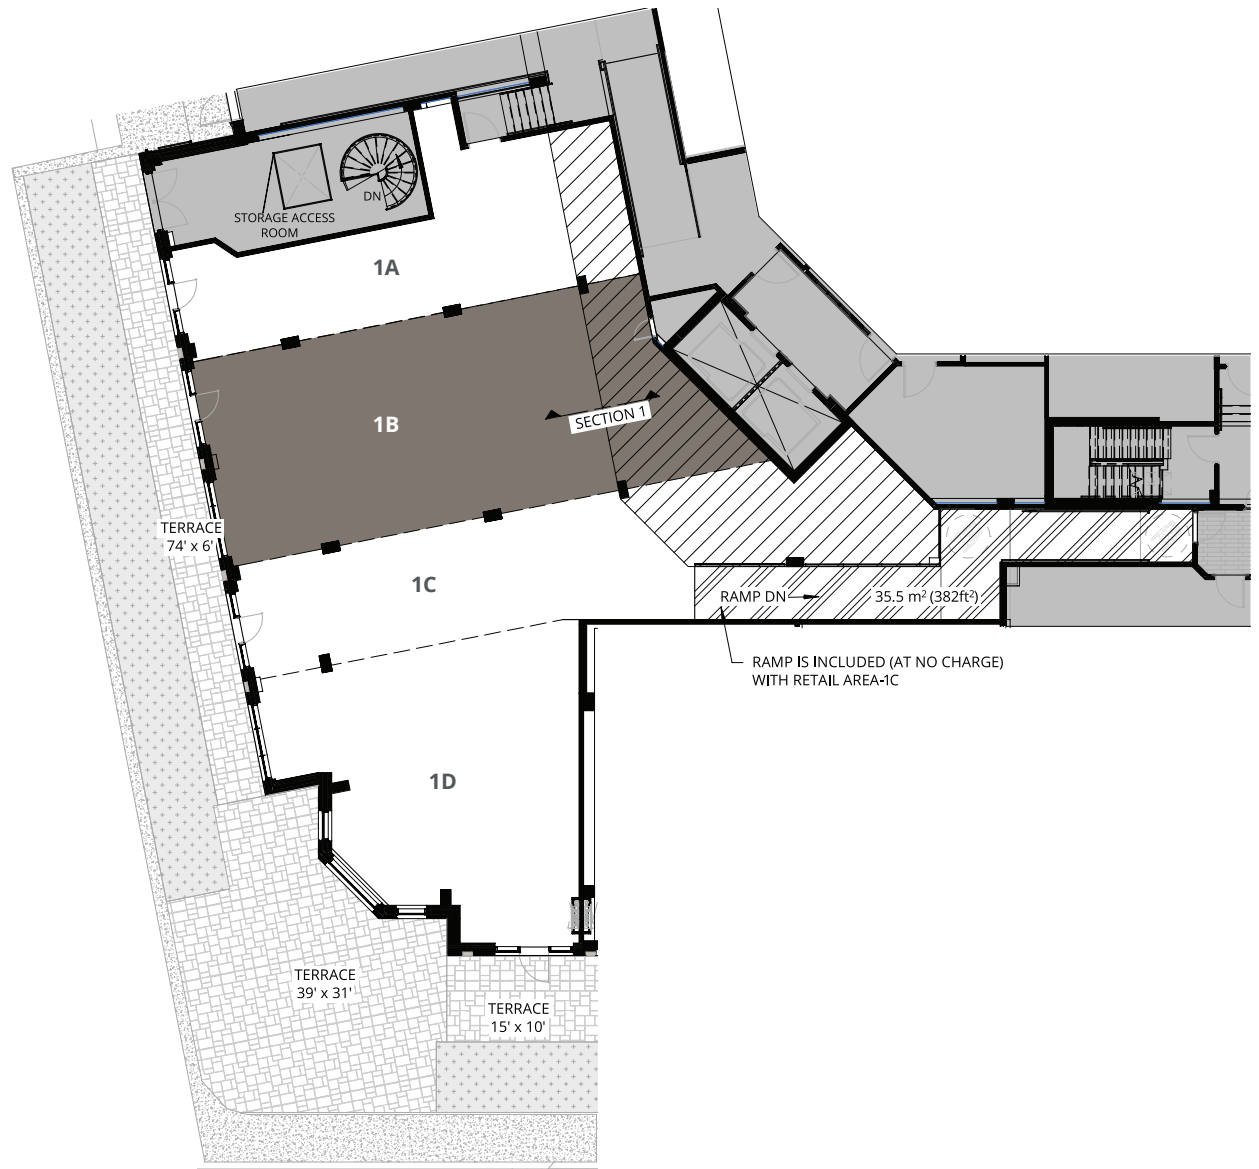

*Les Boutiques*  
 AT  
 CARRÉ SAINT LOUIS

Unit C001 - 1B

1,333 sq. ft.  
 (24' x 55')

DEVELOPED BY

LEASING PARTNER

lepineapartments.com/commercial

Santana Campanale, Sales Representative • 613 290 2262 • santana@campanale.com

Room dimensions noted are to the face of finished walls. Areas noted are to the exterior of the framing/structure. Actual built dimensions may vary slightly due to construction requirements. E. & O. E.