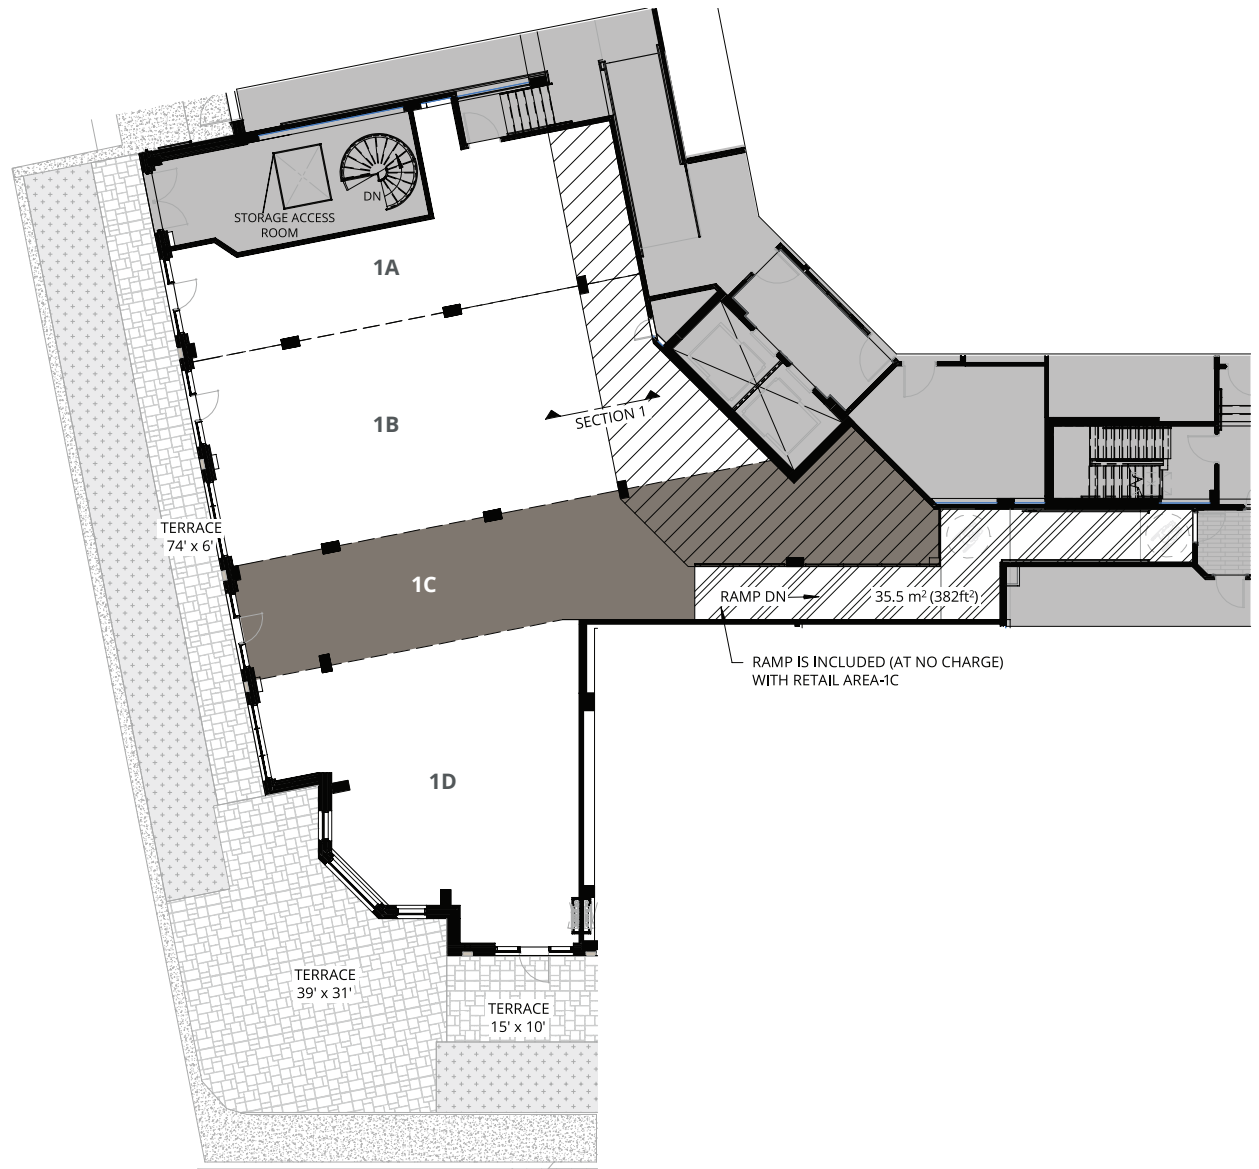

Les Boutiques
AT
CARRÉ SAINT LOUIS

Unit C001 - 1C

1,040 sq. ft.
(80' x 13')

DEVELOPED BY

LEASING PARTNER

Santana Campanale, Sales Representative • 613 290 2262 • santana@campanale.com

lepineapartments.com/commercial

Room dimensions noted are to the face of finished walls. Areas noted are to the exterior of the framing/structure. Actual built dimensions may vary slightly due to construction requirements. E. & O. E.