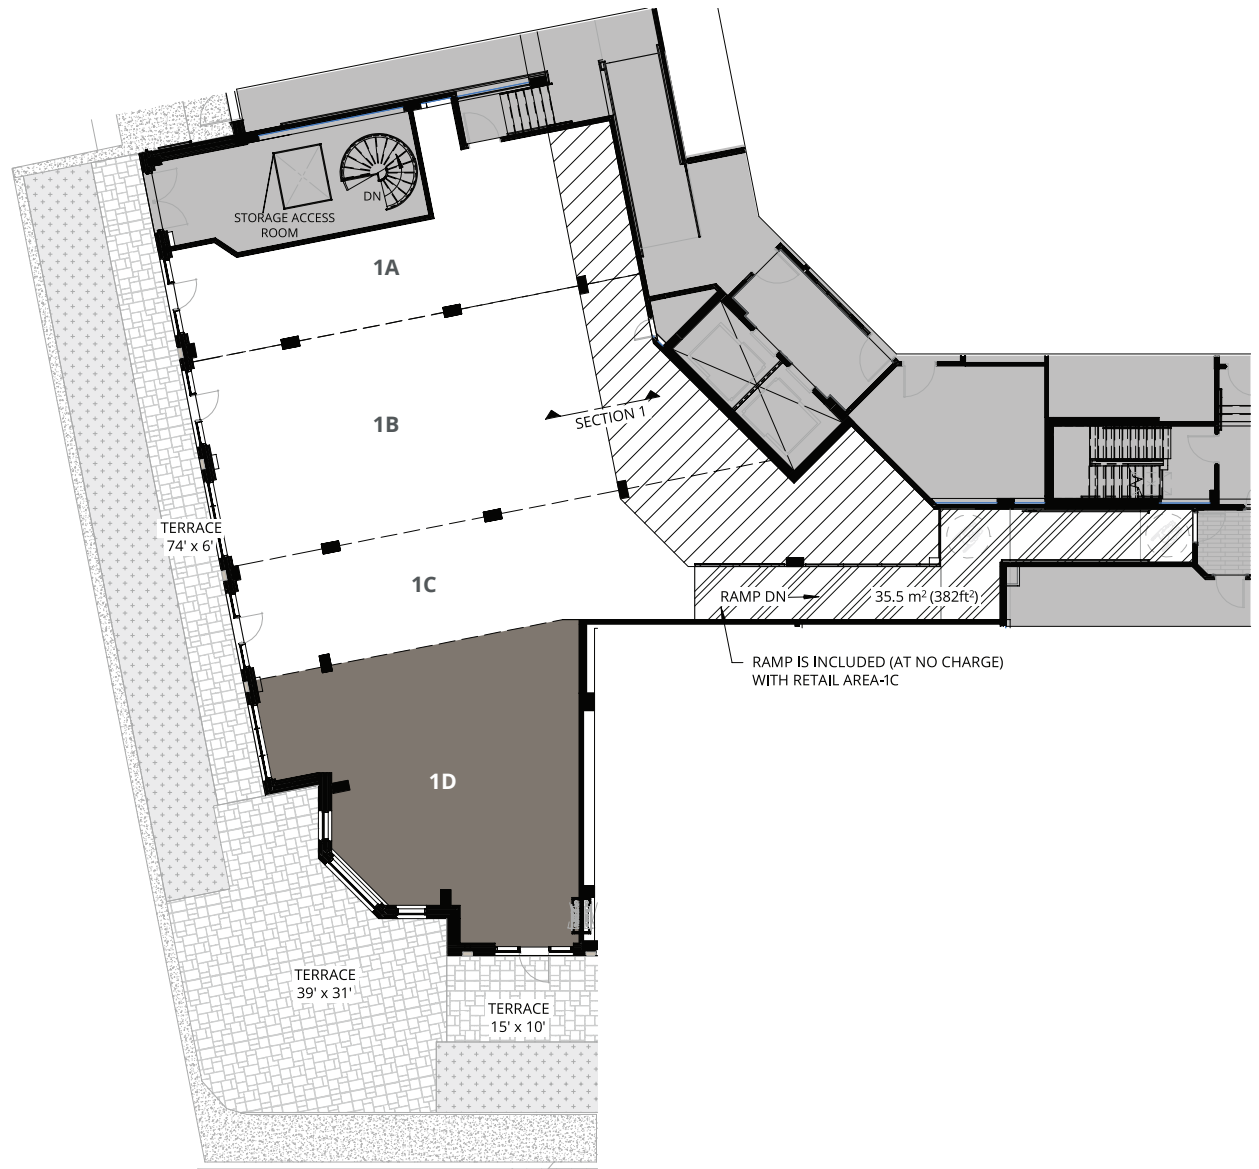

*Les Boutiques*  
 AT  
 CARRÉ SAINT LOUIS

Unit C001 - 1D

1,059 sq. ft.  
 (37' x 28')

DEVELOPED BY

LEASING PARTNER

lepineapartments.com/commercial

Santana Campanale, Sales Representative • 613 290 2262 • santana@campanale.com

Room dimensions noted are to the face of finished walls. Areas noted are to the exterior of the framing/structure. Actual built dimensions may vary slightly due to construction requirements. E. & O. E.