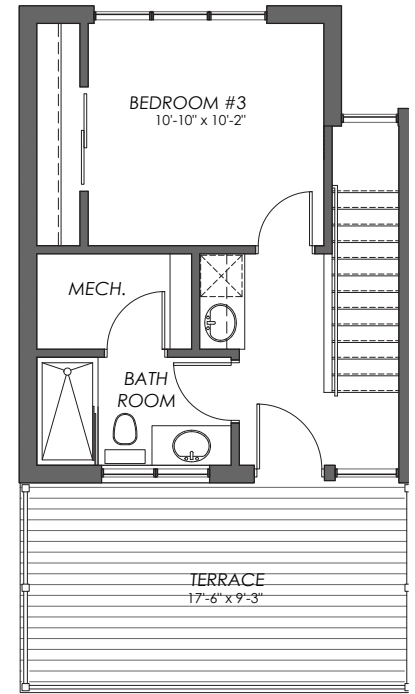

## Suite F

Dreamers Lofts

1,424 sq.ft.

3 2

MAIN LEVEL

UPPER LEVEL

613 247 3093 • [CAMPANALE.COM](http://CAMPANALE.COM) • [RENTALINQUIRIES@CAMPANALE.COM](mailto:RENTALINQUIRIES@CAMPANALE.COM)

Not to scale. Actual usable area may vary from stated floor area. Dimensions are approximate. Plans/elevations are subject to change without notice and are only suggested layouts & finishes E & O.E. Revised May 19, 2023.