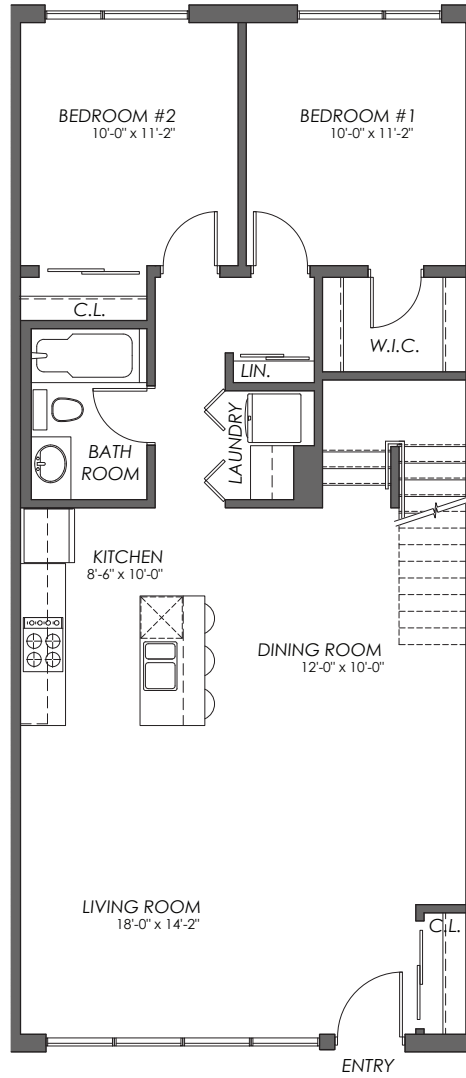

loft with private rooftop patio

## Suite F

Dreamers Lofts

1,424 sq.ft.

3 2

MAIN LEVEL

UPPER LEVEL

613 247 3093 • [CAMPANALE.COM](http://CAMPANALE.COM) • [RENTALINQUIRIES@CAMPANALE.COM](mailto:RENTALINQUIRIES@CAMPANALE.COM)

Not to scale. Actual usable area may vary from stated floor area. Dimensions are approximate. Plans/elevations are subject to change without notice and are only suggested layouts & finishes E & O.E. Revised May 19, 2023.