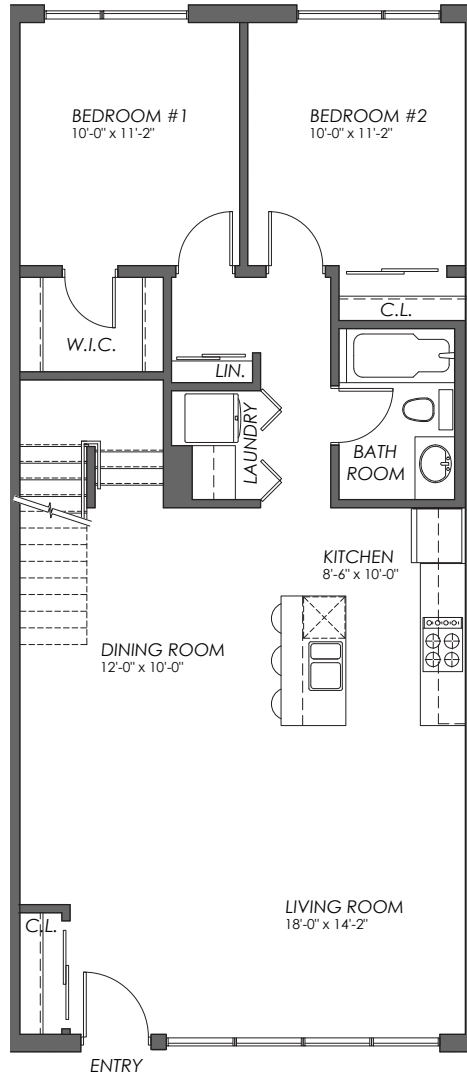

loft with private rooftop patio

LONGFIELDS SQUARE II

the heart of Barrhaven

Suite G

Dreamers Lofts

1,424 sq.ft.

3 2

MAIN LEVEL

UPPER LEVEL

613 247 3093 • CAMPANALE.COM • RENTALINQUIRIES@CAMPANALE.COM

Not to scale. Actual usable area may vary from stated floor area. Dimensions are approximate. Plans/elevations are subject to change without notice and are only suggested layouts & finishes E & O.E. Revised May 19, 2023.