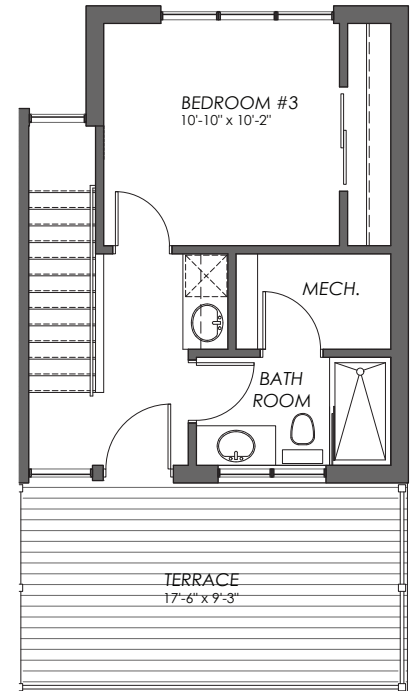

loft with private rooftop patio

LONGFIELDS SQUARE II

the heart of Barrhaven

Suite G

Dreamers Lofts

1,424 sq.ft.

3 2

MAIN LEVEL

UPPER LEVEL

613 247 3093 • CAMPANALE.COM • RENTALINQUIRIES@CAMPANALE.COM

Not to scale. Actual usable area may vary from stated floor area. Dimensions are approximate. Plans/elevations are subject to change without notice and are only suggested layouts & finishes E & O.E. Revised May 19, 2023.