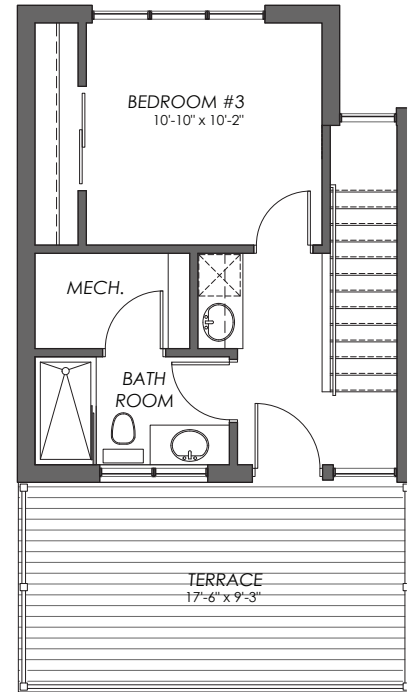

loft with private rooftop patio

LONGFIELDS SQUARE II

the heart of Barrhaven

Suite H

Dreamers Lofts

1,424 sq.ft.

3 2

MAIN LEVEL

UPPER LEVEL

613 247 3093 • CAMPANALE.COM • RENTALINQUIRIES@CAMPANALE.COM

Not to scale. Actual usable area may vary from stated floor area. Dimensions are approximate. Plans/elevations are subject to change without notice and are only suggested layouts & finishes E & O.E. Revised May 19, 2023.