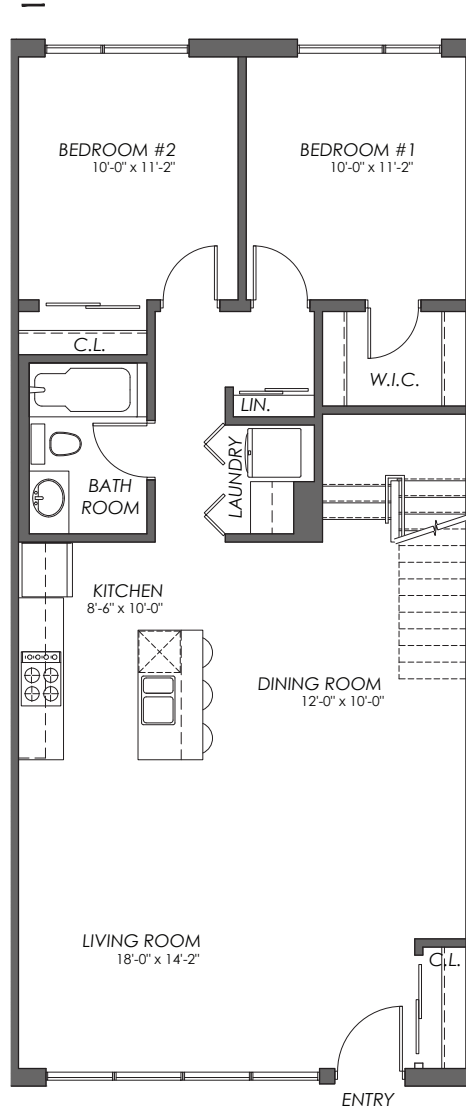

loft with private rooftop patio

LONGFIELDS SQUARE II

the heart of Barrhaven

Suite H

Dreamers Lofts

1,424 sq.ft.

3 2

MAIN LEVEL

UPPER LEVEL

613 247 3093 • CAMPANALE.COM • RENTALINQUIRIES@CAMPANALE.COM

Not to scale. Actual usable area may vary from stated floor area. Dimensions are approximate. Plans/elevations are subject to change without notice and are only suggested layouts & finishes E & O.E. Revised May 19, 2023.