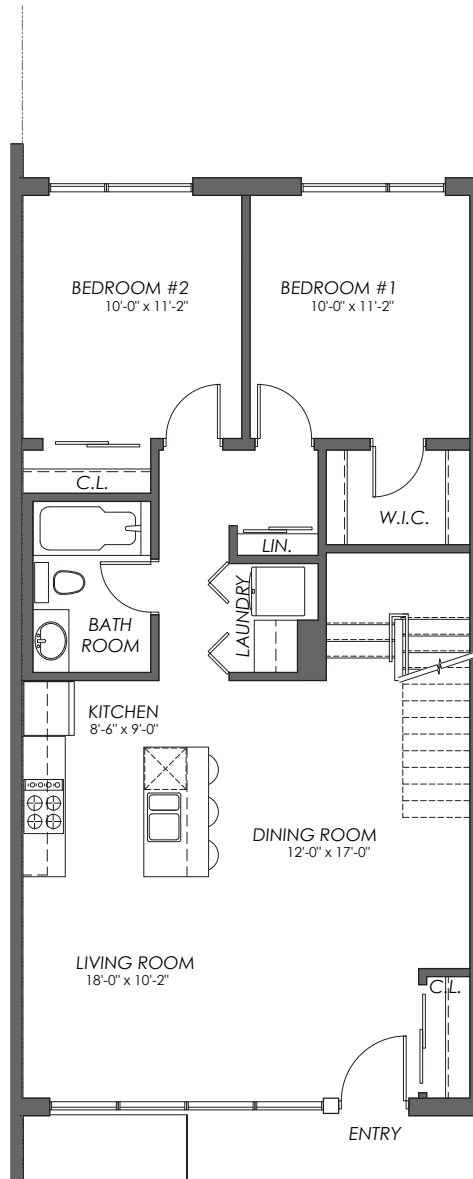

loft with private rooftop patio

LONGFIELDS SQUARE II

the heart of Barrhaven

Suite L

Dreamers Lofts

1,300 sq.ft.

3 2

MAIN LEVEL

UPPER LEVEL

613 247 3093 • CAMPANALE.COM • RENTALINQUIRIES@CAMPANALE.COM

Not to scale. Actual usable area may vary from stated floor area. Dimensions are approximate. Plans/elevations are subject to change without notice and are only suggested layouts & finishes E & O.E. Revised May 19, 2023.