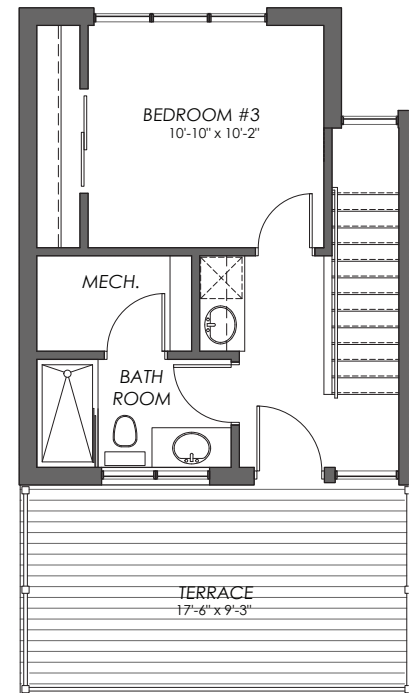

loft with private rooftop patio

LONGFIELDS SQUARE II

the heart of Barrhaven

Suite L

Dreamers Lofts

1,300 sq.ft.

3 2

MAIN LEVEL

UPPER LEVEL

613 247 3093 • CAMPANALE.COM • RENTALINQUIRIES@CAMPANALE.COM

Not to scale. Actual usable area may vary from stated floor area. Dimensions are approximate. Plans/elevations are subject to change without notice and are only suggested layouts & finishes E & O.E. Revised May 19, 2023.